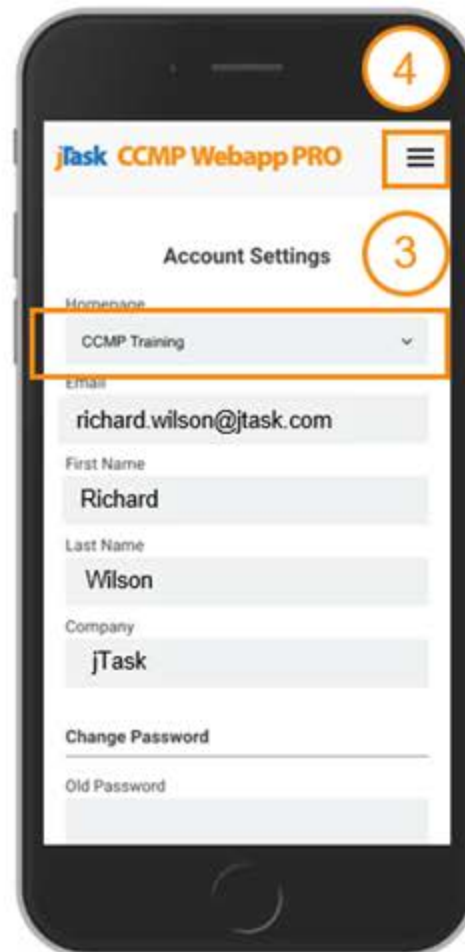

How do I change the default Homepage of the jTask CCMP Webapp?

Click on Main Menu to Save and Exit

CCMP Training
✓ CCMP PRO

Select new Homepage