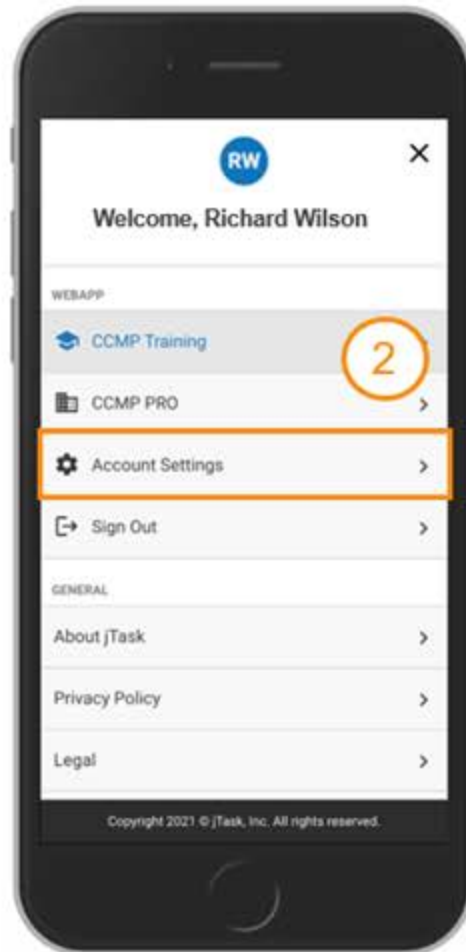

How do I change the default Homepage of the jTask CCMP Webapp?

Click on Main Menu to Save and Exit

CCMP Training
✓ CCMP PRO

Select new Homepage